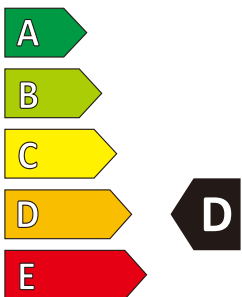

COMPASAL

WINTERBLAZER HP 205/55R16 91H

ENERG

COMPASAL

2CL2160H1

205/55R16 91 H

C1

2020/740